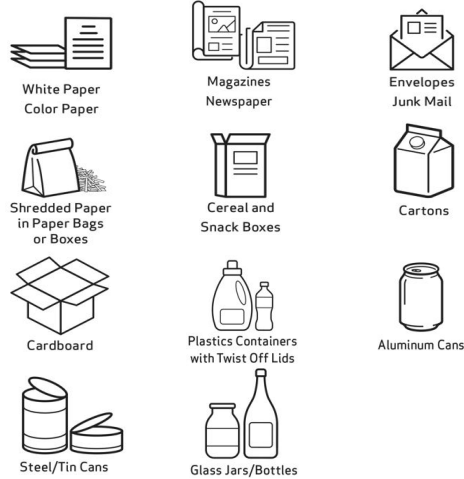

Aspen. The clean, green way.

Single Sort Recycling

Instructions

Aspen collects your recycling every other week.
 Please have your carts out by 6:00 am.

Place these items together in your cart

IMPORTANT

Rinse food from containers
 Break down large items

Flatten cardboard & boxes
 and tie into bundles no more
 than 3 ft. x 3ft. x 1 ft. and place
 next to your cart.

DO NOT INCLUDE

- NO** Aluminum Foil and Foil Pans
- NO** appliances
- NO** Batteries of Any Type/Kind
- NO** Bubble Wrap
- NO** Clothing and Shoes
- NO** Dirt or Sod
- NO** E-Waste: Computers, Televisions, Monitors, Etc.
- NO** Fire Extinguishers
- NO** Food, Food Take-Out Containers or Food Pouches
- NO** Ceramic, Porcelain, Stoneware, Terracotta
- NO** Light Bulbs or Holiday Lights
- NO** Plastic Bags
- NO** Propane Tanks
- NO** Scrap Metal
- NO** Sharps
- NO** Styrofoam/Packing Material